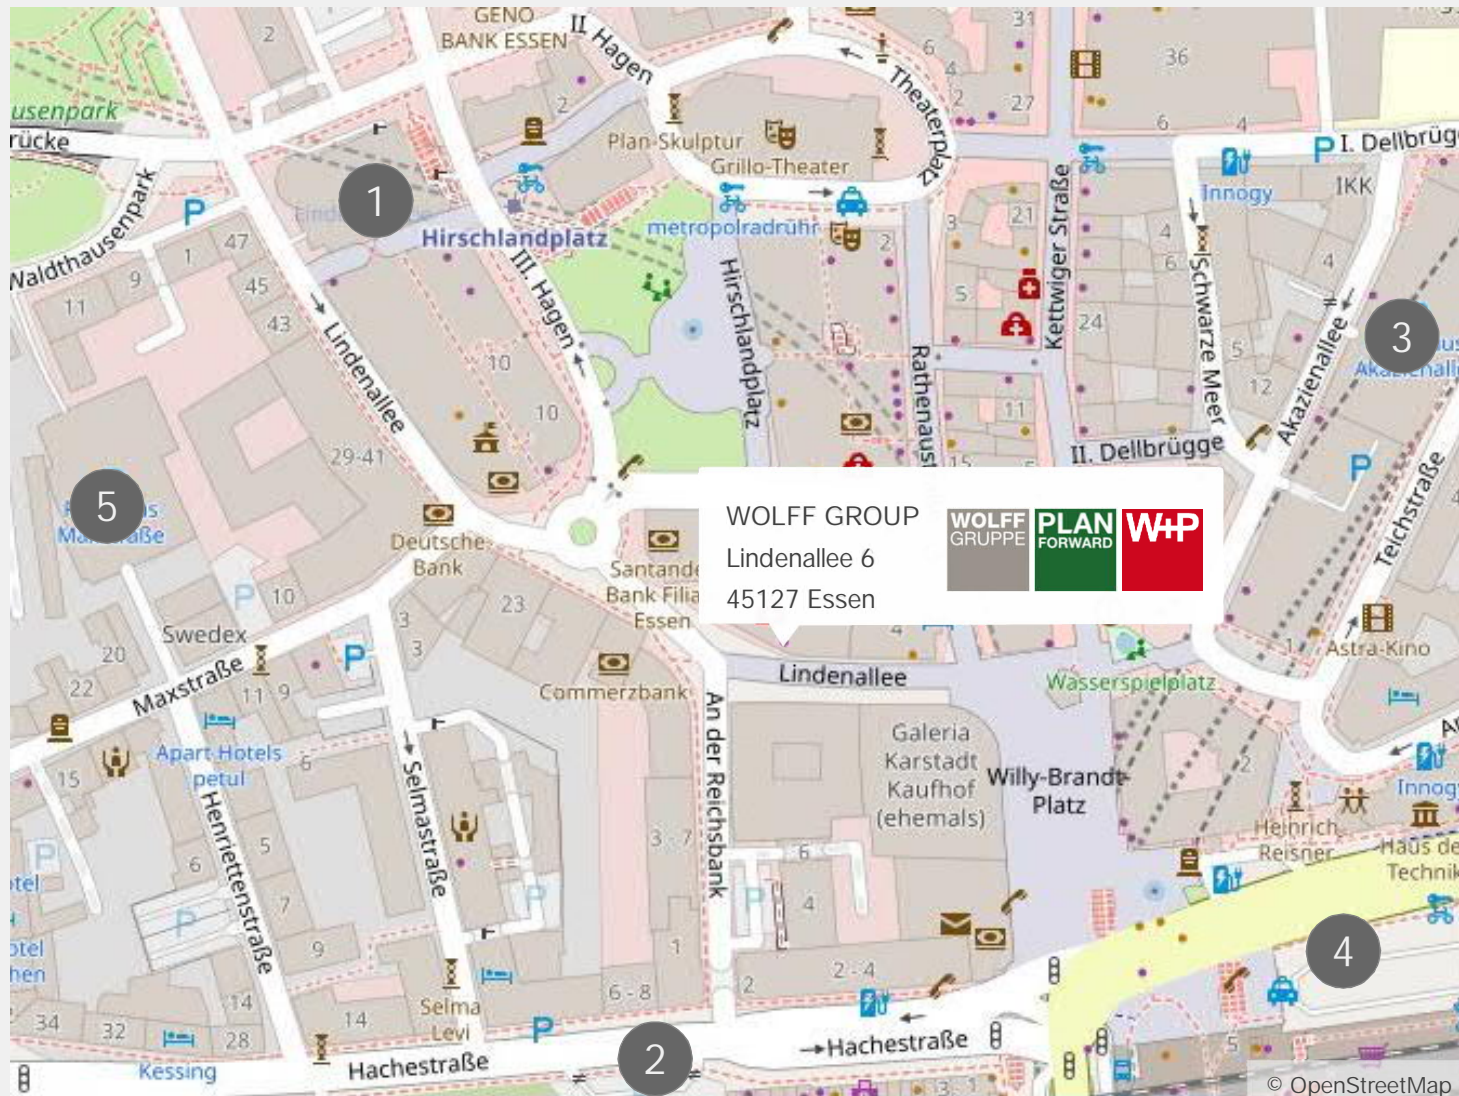

Nearby parking

- 1 Parking garage Deutschlandhaus, Lindenallee 10, 45127 Essen: 2 minute walk
- 2 DB BahnPark Parking lot P4, Haschestrasse, 45127 Essen: 2 minute walk
- 3 Parking garage Akazienallee, Akazienallee 1, 45127 Essen: 4 minute walk
- 4 Parking lot Hollestrasse, Hollestrasse 1c, 45127 Essen: 5 minute walk
- 5 Parking garage Maxstrasse, Maxstrasse 18, 45127 Essen: 9 minute walk