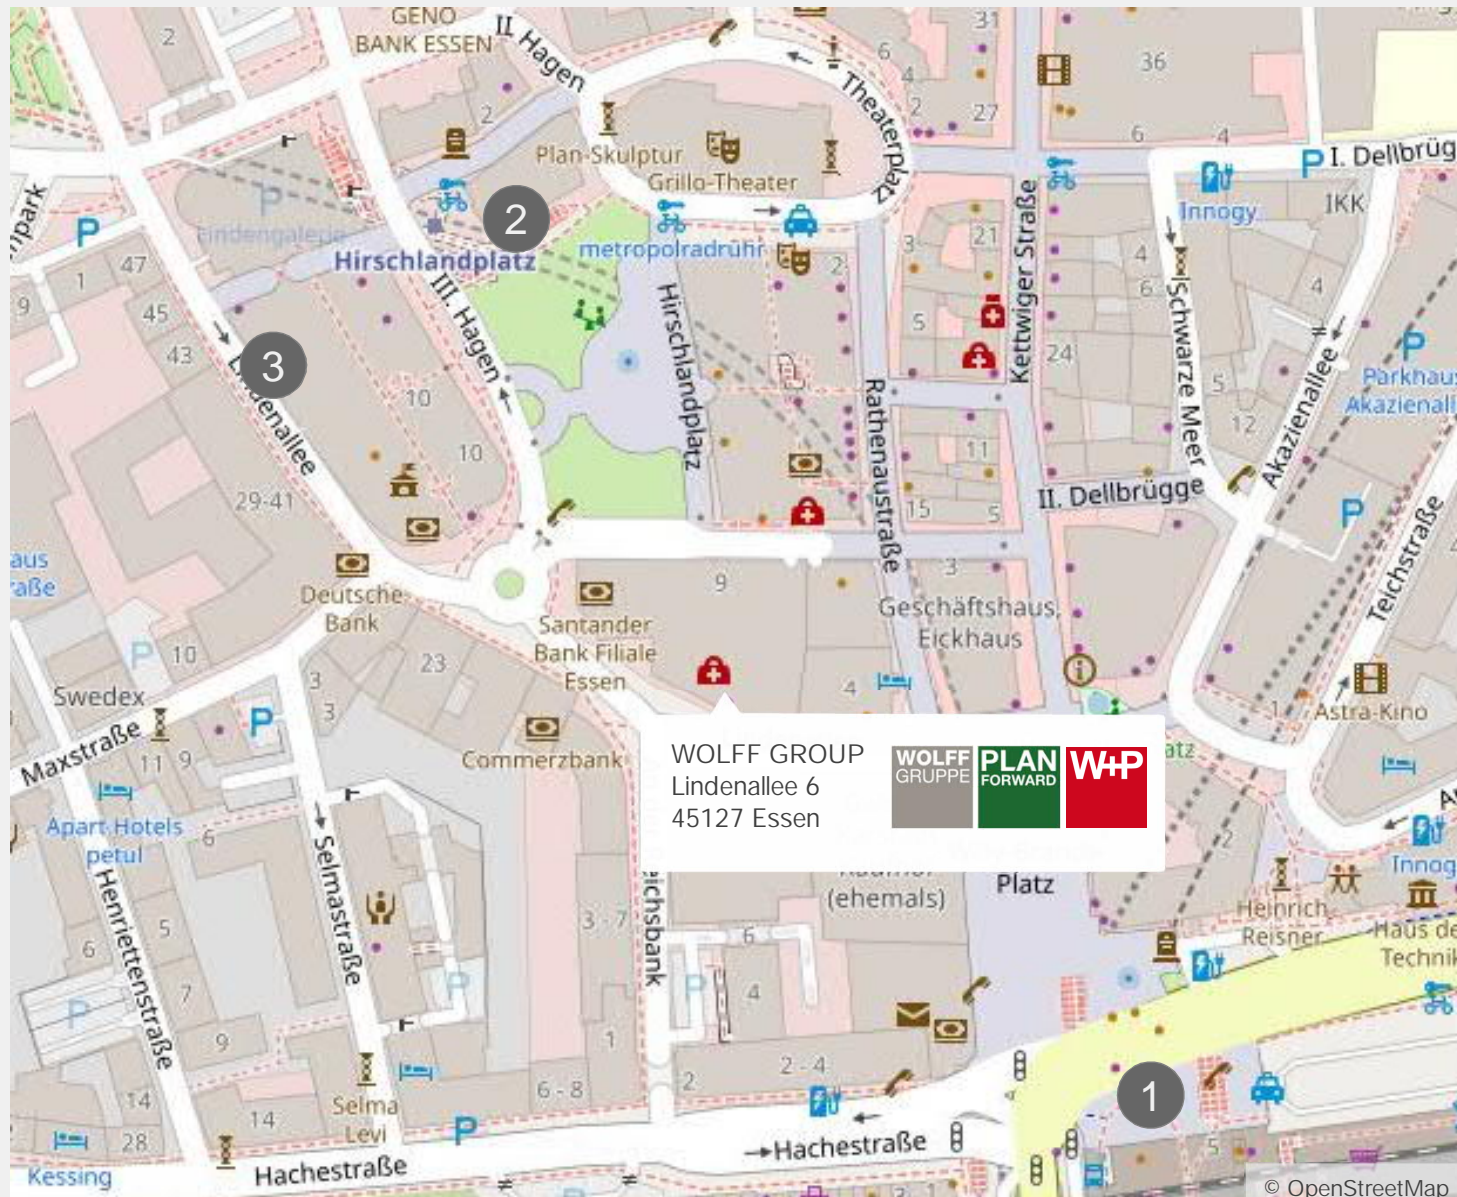

Public transport

- 1 Essen central station
Suburban train lines: S1, S6
Subway lines: U11, U17, U18
Tram lines: 101, 103, 105-108
3 minute walk
- 2 Hirschlandplatz
Subway lines: U11, U17, U18
3 minute walk
- 3 Essen Am Waldthausenpark
Bus line: 166
5 minute walk